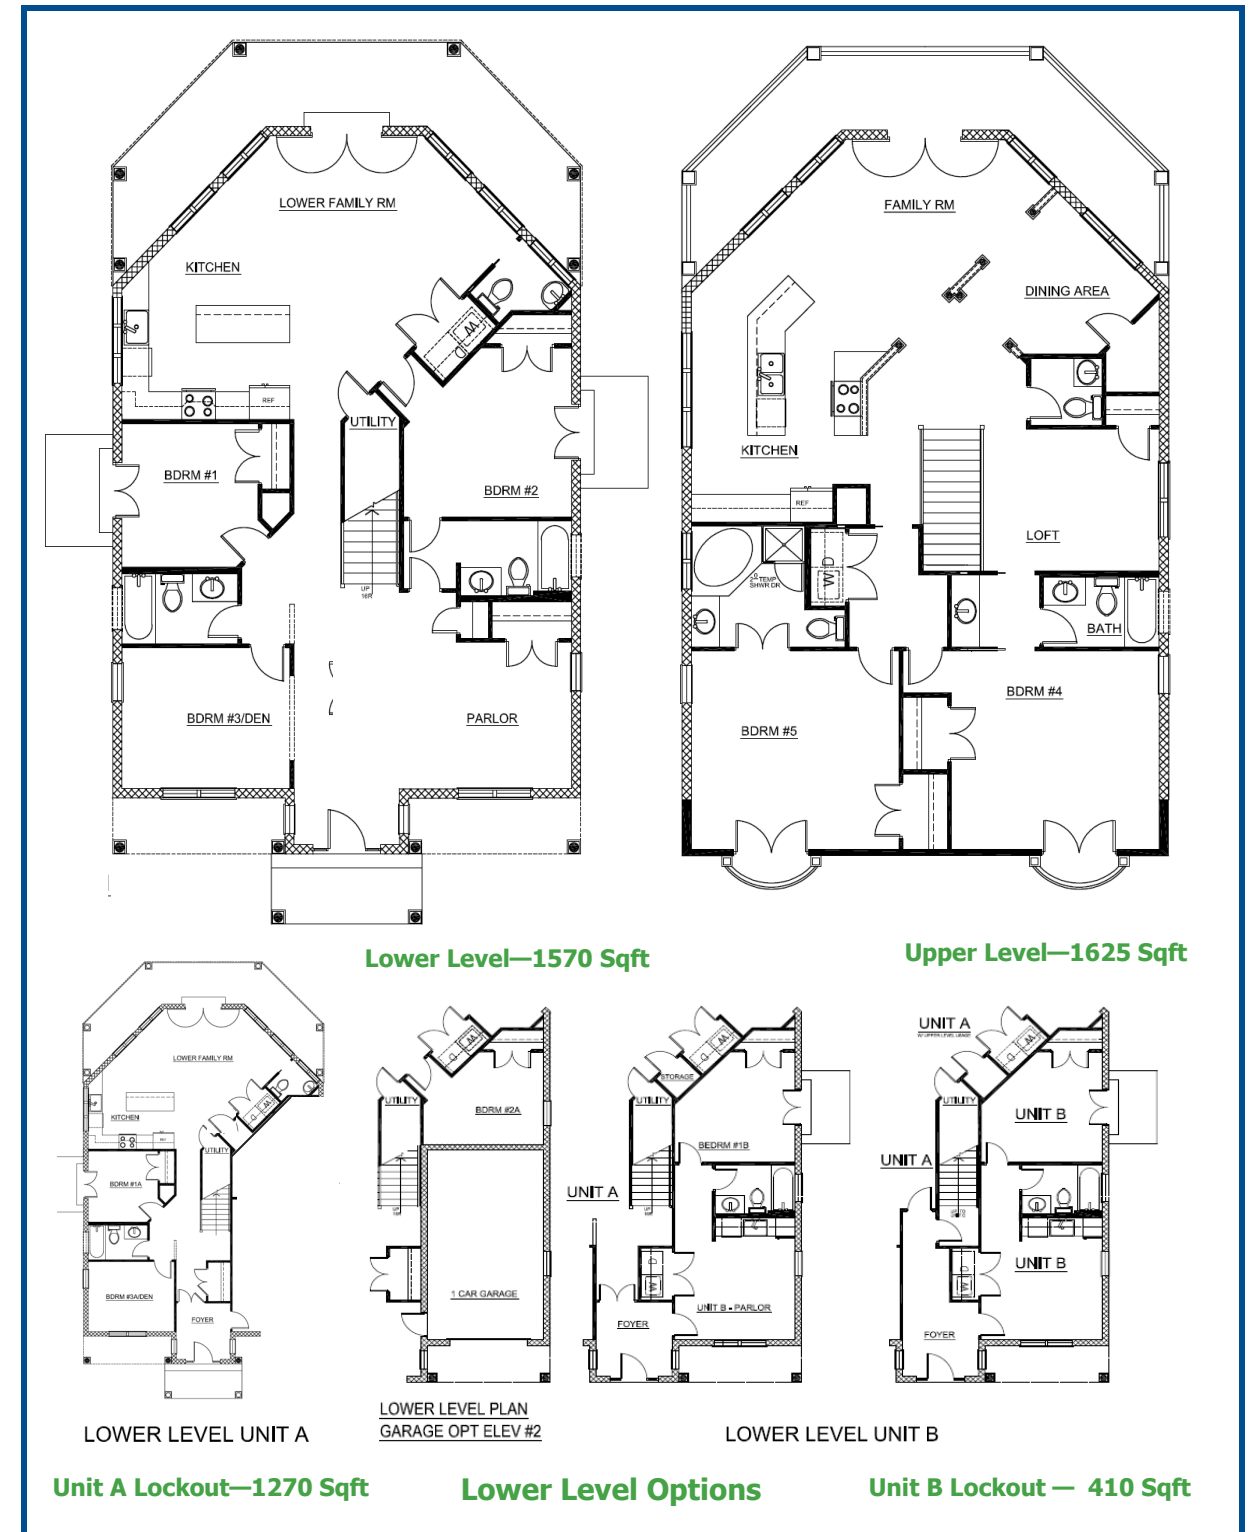

# The Toucan

5-6bedroom—4 and 2 half bath  
 Single or Multiple Units (one, two, or three units)  
 3200—Square feet

Front elevation—Option 1

Front elevation—Option 2

Base floor plan with options. This Single-family home can be divided into two or three lockout units.