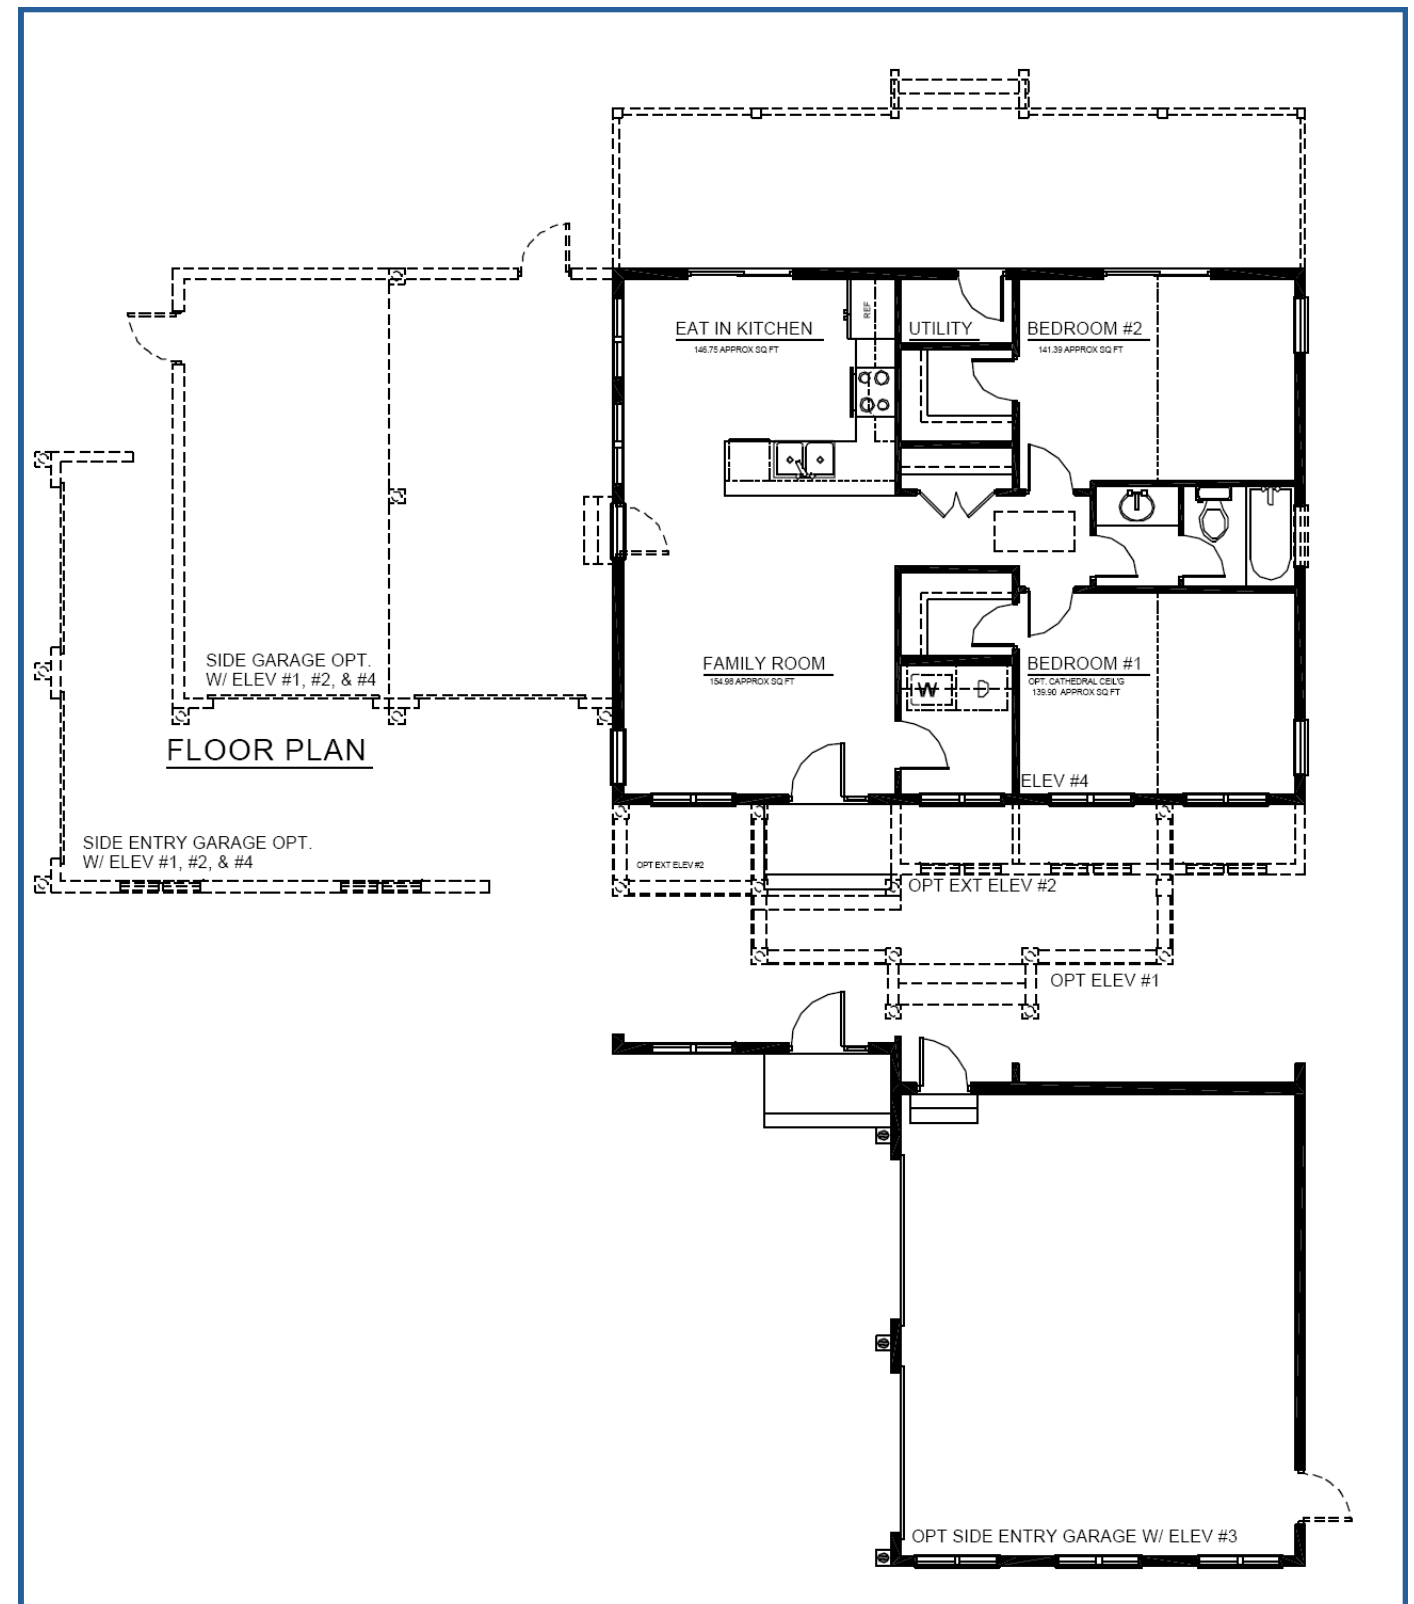

The Hummingbird
2 Bedroom—1 Bath
1000—Square feet

Front elevation—Option 1

Front elevation—Option 2

Front elevation—Option 3

Base floor plan with options

Call 800-895-6924 or visit www.tareighomes.com to begin building your dream home today!