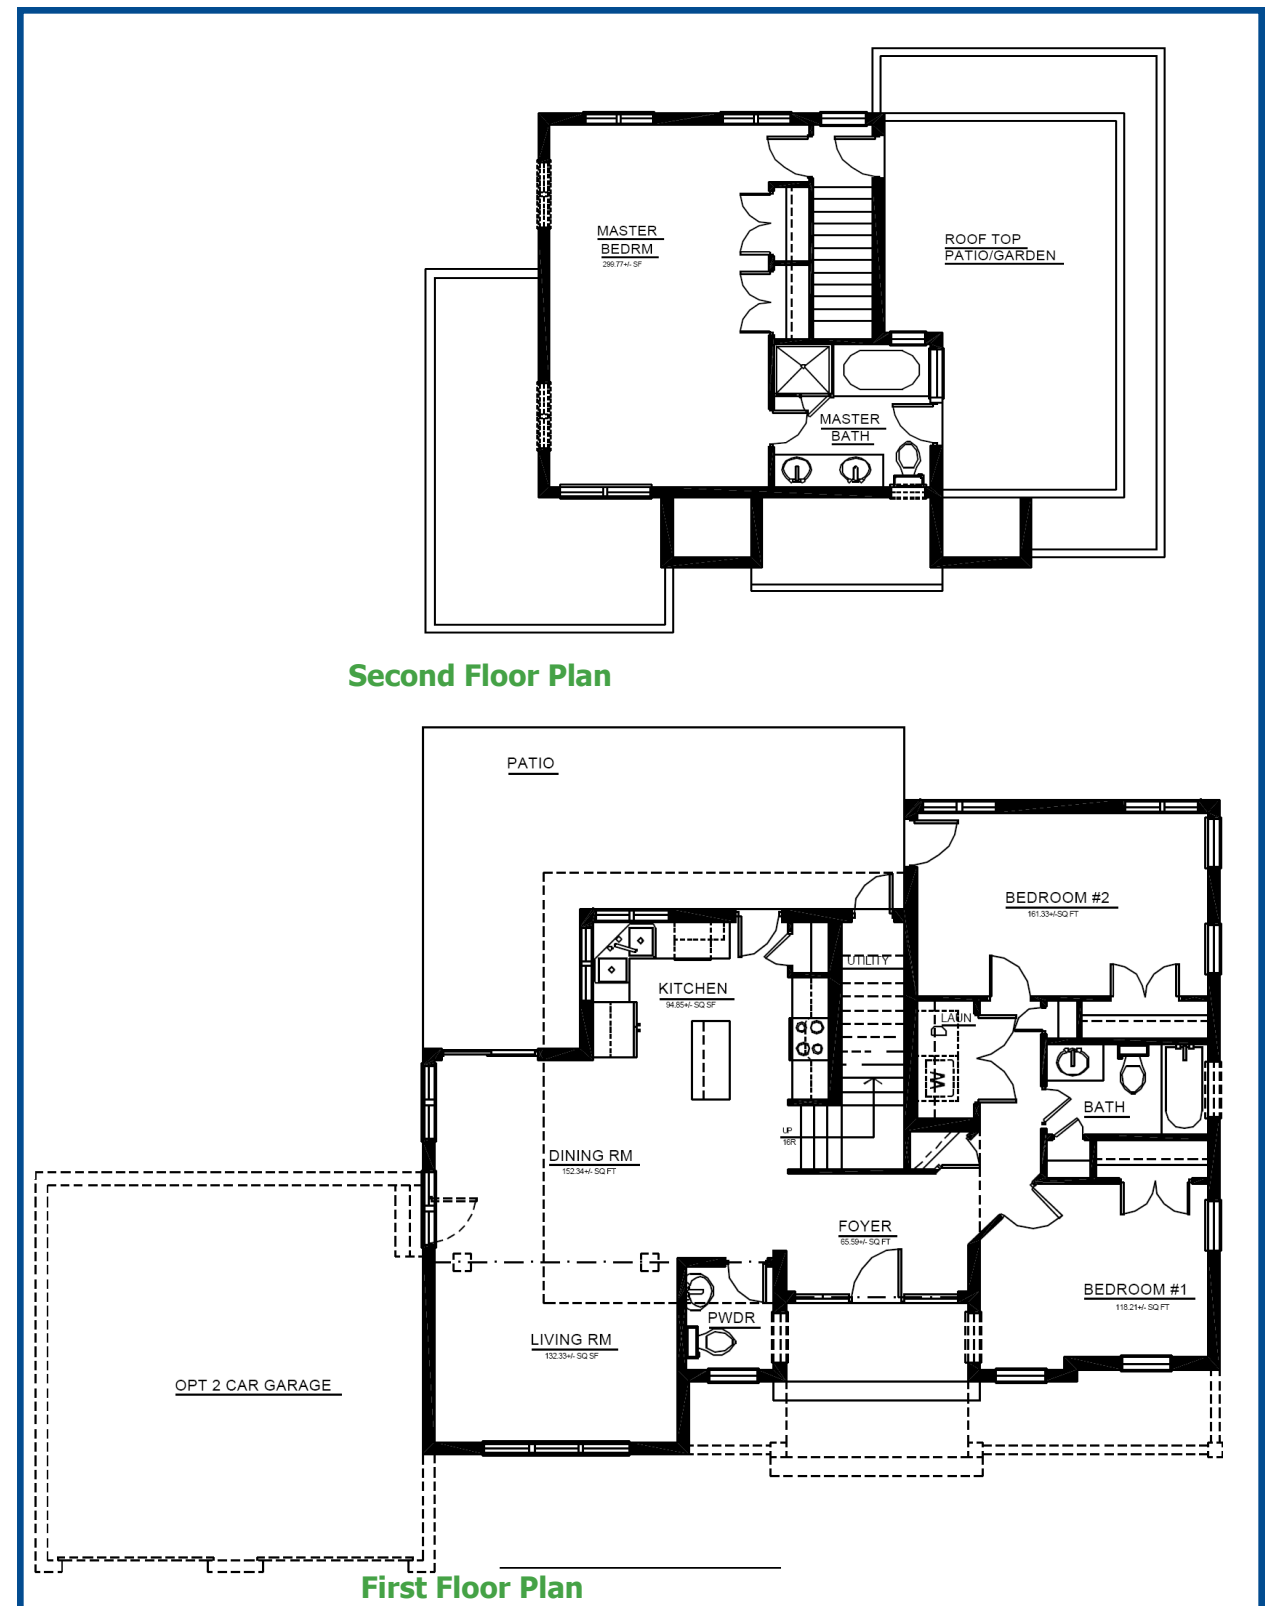

The Turneffe

3bedroom—2.5 Bath
1650—Square feet

Front Elevation

Base floor plan with options

Second Floor Plan

First Floor Plan

Call 800-895-6924 or visit www.tareighomes.com to begin building your dream home today!