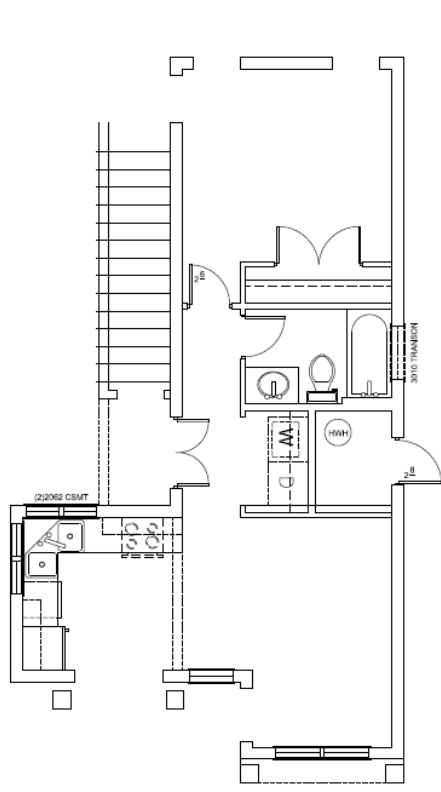

CALL 1-800-661-4838
TO RESERVE YOUR DREAM HOME SPACE
TODAY

Finch
1 Bedroom/1 Bath Model
575 sqft

With Dimensions

TAREIG, LLC • We Put the Venture in Adventure • www.tareig.com

13217 New Hampshire Ave. Suite 15077 Silver Spring, MD 20914