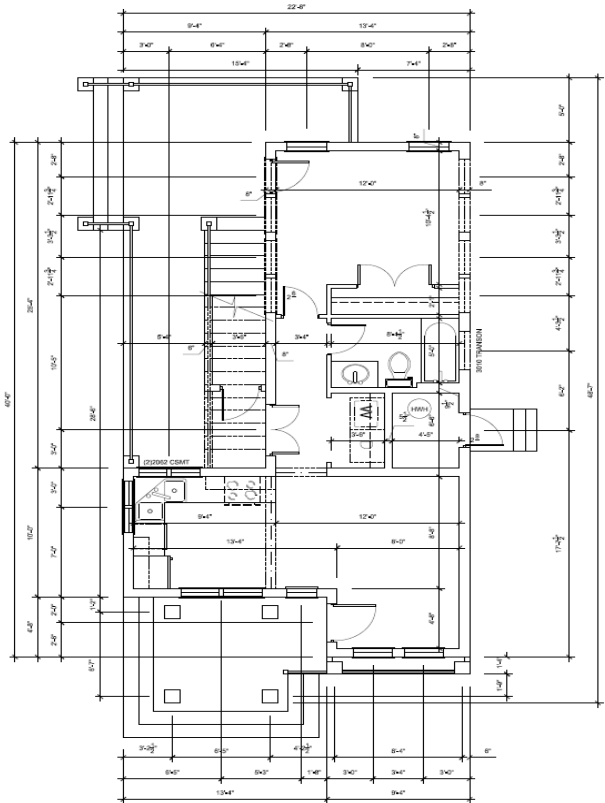

CALL 1-800-661-4838
TO RESERVE YOUR DREAM HOME SPACE
TODAY

Finch
1 Bedroom/1 Bath Model
575 sqft

With Dimensions

TAREIG, LLC • We Put the Venture in Adventure • www.tareig.com

13217 New Hampshire Ave. Suite 15077 Silver Spring, MD 20914